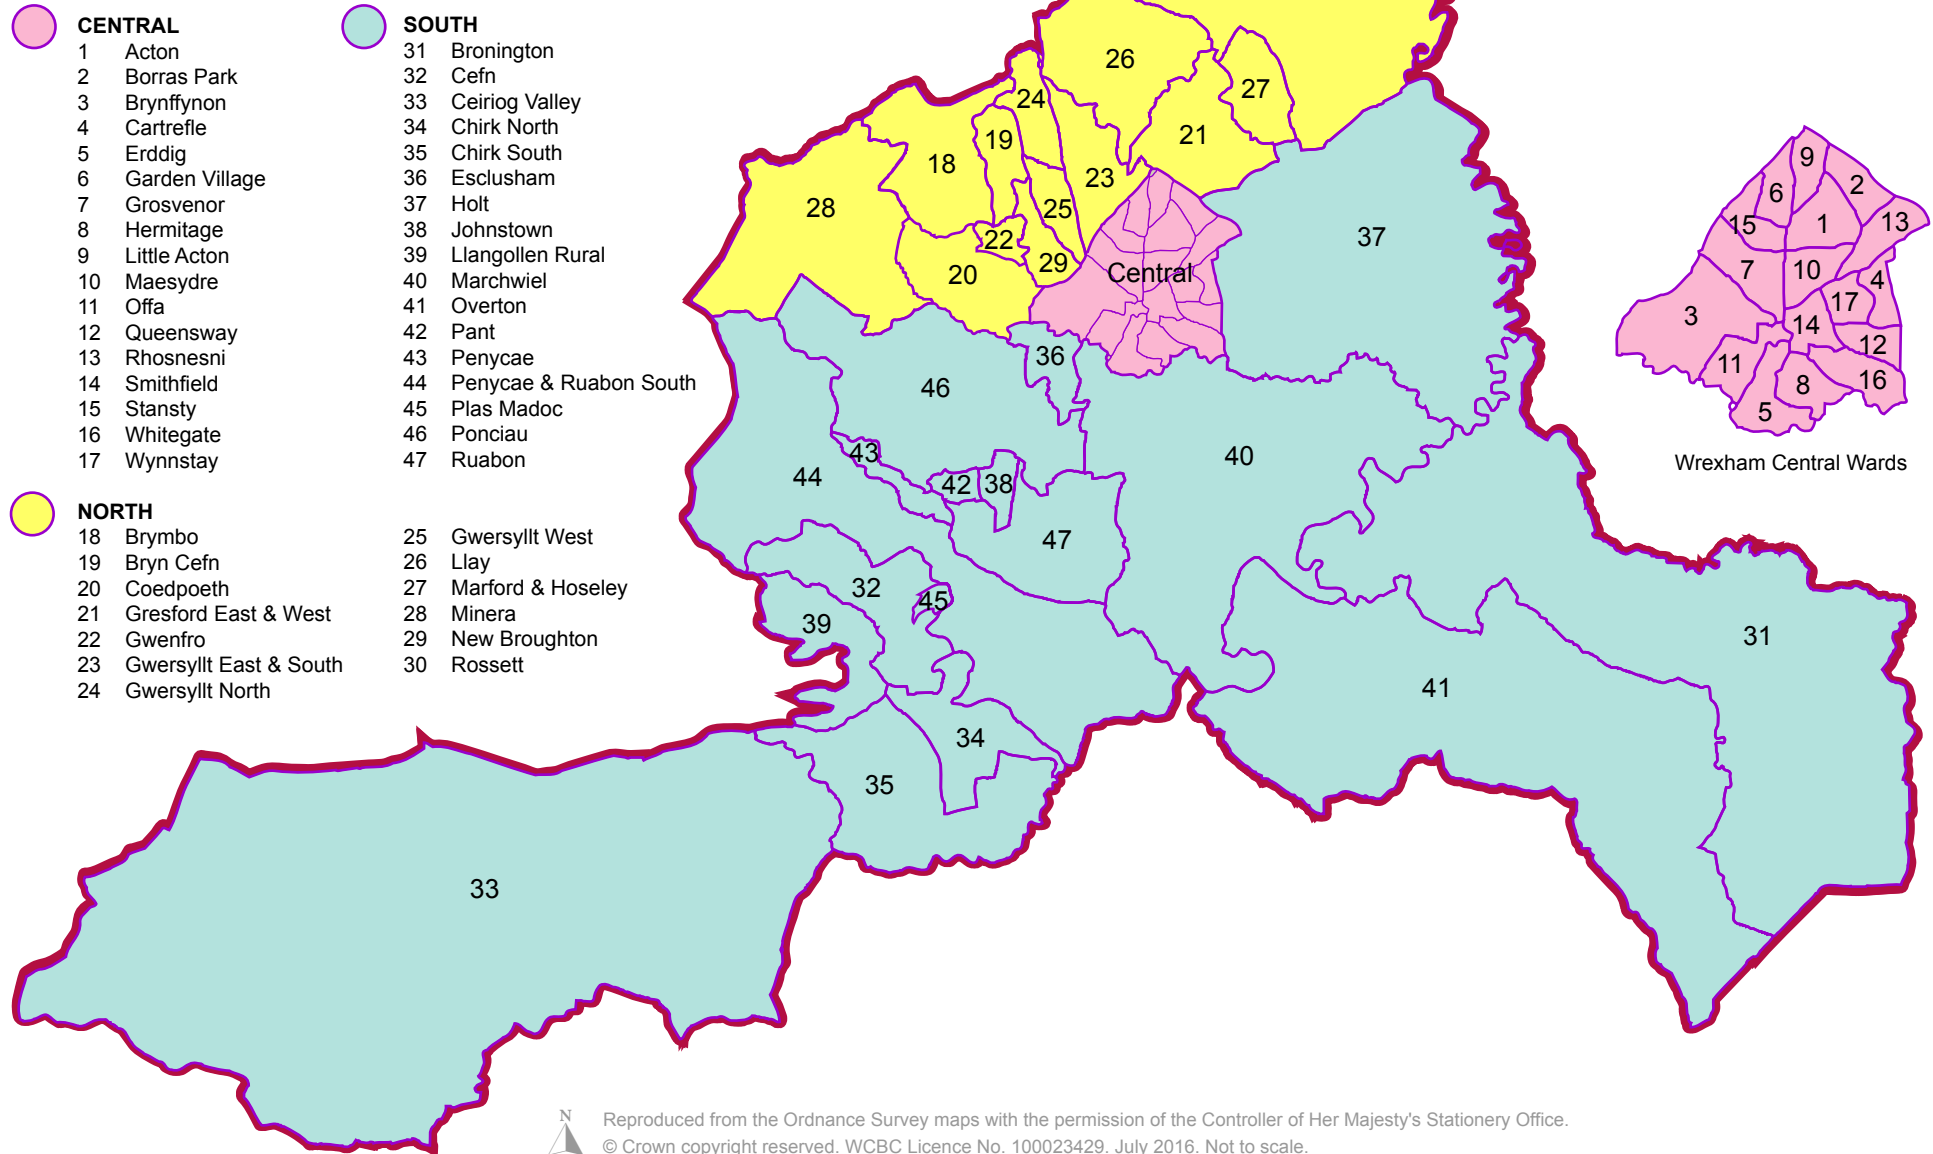

Wrexham PSB, Well being Assessment Areas, 2016

Reproduced from the Ordnance Survey maps with the permission of the Controller of Her Majesty's Stationery Office.
© Crown copyright reserved. WCBC Licence No. 100023429. July 2016. Not to scale.